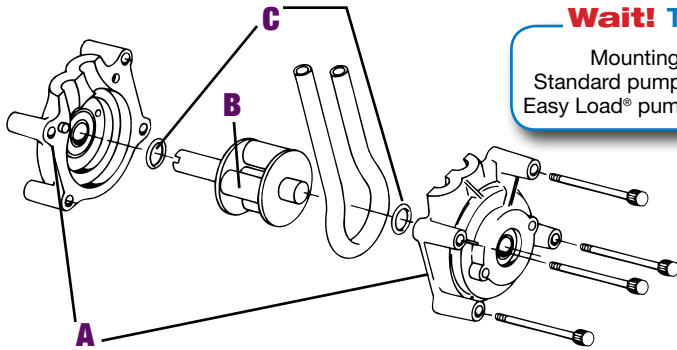

Replacement Parts for L/S® Pump Heads

L/S® Standard Pump Head Parts

**Wait! There's More...**  
Mounting hardware for the Standard pump heads, see page 688. Easy Load® pump heads, see page 690.

**A. End Bell Assemblies.** Two required for a complete head assembly.

**B. Rotor Assemblies.** Cold-rolled steel (CRS) or stainless steel (SS).

| For pump heads with CRS rollers |                             |       | For pump heads with SS rollers |                             |       |
|---------------------------------|-----------------------------|-------|--------------------------------|-----------------------------|-------|
| For models                      | Catalog number              | Price | For models                     | Catalog number              | Price |
| 07013-20, -42                   | <a href="#">GY-07013-80</a> |       | 07013-21, -52                  | <a href="#">GY-07013-95</a> |       |
| 07014-20, -42                   |                             |       | 07014-21, -52                  |                             |       |
| 07016-20, -42                   |                             |       | 07016-21, -52                  |                             |       |
| 07017-20, -42                   |                             |       | 07017-21, -52                  |                             |       |
| 07018-20, -42                   |                             |       | 07018-21, -52                  |                             |       |
| 07015-20, -42                   | <a href="#">GY-07015-80</a> |       | 07015-21, -52                  | <a href="#">GY-07015-90</a> |       |
| 07024-20, -42                   |                             |       | 07024-21, -52                  |                             |       |
| 07035-20                        |                             |       | 07035-21                       |                             |       |